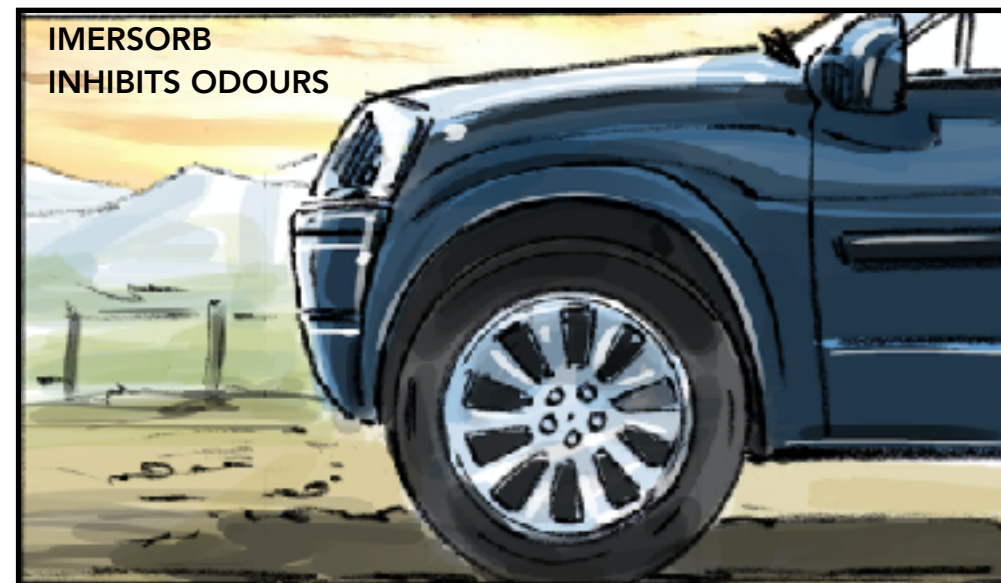

1. Dog in interior hallway looks longingly at running shoes

2. The owner and dog exit shot

3. A close up of a runner on a country trail

4. Medium close up of the runner's face approaching camera

5. Cut to a profile shot revealing scenery - trees, mountains, golden light

6. Shot of training shoes splashing through a stream

7. Cut to following shot

8. Runner on a lake shore

9. Cut to a drone shot rising above the runner

10. we see her approaching her vehicle

11. Cut to silhouetted profile shot of the vehicle as it begins to pull off

12. Final Interior of dog looking up a tree canopy through sunroof

TO COMBINE
POLYETHELENE

1. Black suited skydiver in from right of frame - wide shot

2. Grey suited skydiver flies in opposite direction from left of frame

AND POLYPROPELENE

3. POV shot from black suited skydiver (GoPro style shot) as the grey suited guy approaches

ISN'T EASY

4. Side on wide shot as the two meet and bounce off each other instead of connecting - somersaulting away