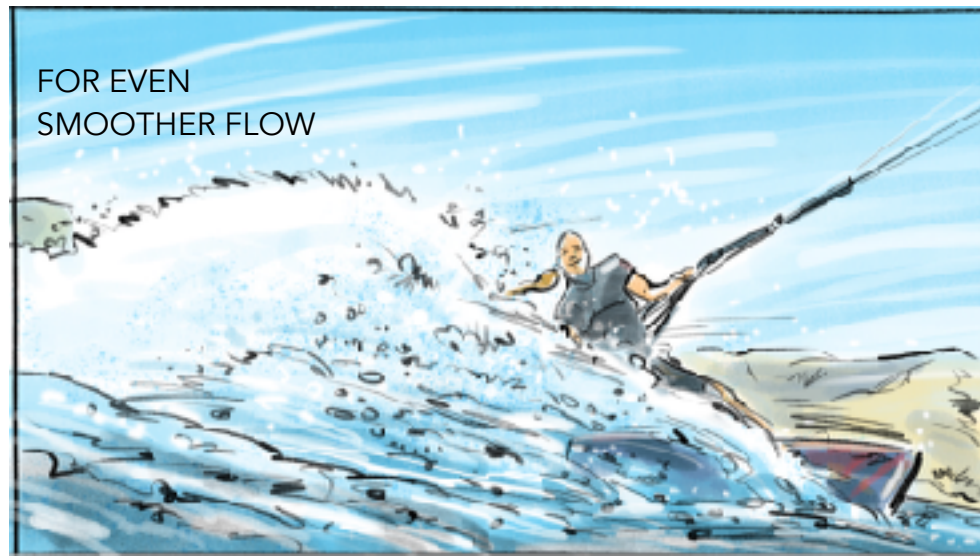

8. Cut to mid shots of the 3 skydivers rotating together happily

2.