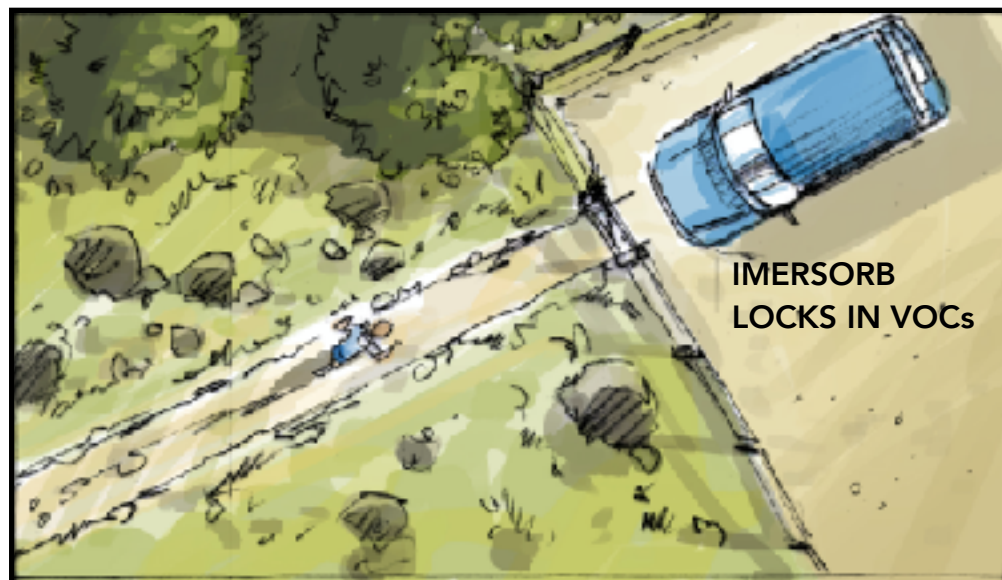

1. Dog in interior hallway looks longingly at running shoes

2. The owner and dog exit shot

3. A close up of a runner on a country trail

4. Medium close up of the runner's face approaching camera

5. Cut to a profile shot revealing scenery - trees, mountains, golden light

6. Shot of training shoes splashing through a stream

7. Cut to following shot

8. Runner on a lake shore

9. Cut to a drone shot rising above the runner

10. we see her approaching her vehicle

11. Cut to silhouetted profile shot of the vehicle as it begins to pull off

12. Final Interior of dog looking up a tree canopy through sunroof

TO COMBINE
POLYETHELENE

1. Black suited skydiver in from right of frame - wide shot

2. Grey suited skydiver flies in opposite direction from left of frame

AND POLYPROPELENE

3. POV shot from black suited skydiver (GoPro style shot) as the grey suited guy approaches

ISN'T EASY

4. Side on wide shot as the two meet and bounce off each other instead of connecting - somersaulting away